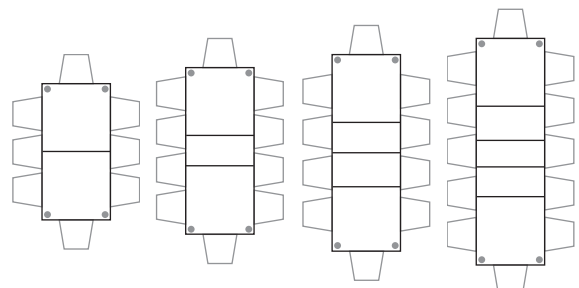

Suffolk

150-230cm Centre Extending Table

SUFD-TAB-230-EXT

Our cleverly engineered leaf extension system is built in to the table so you can quickly turn dinner for four into supper for ten. Integral storage for both leaves.

without extensions

Suffolk

180-300cm Centre Extending Table

SUFD-TAB-300-EXT

Add up to 3 leaves using our built-in extension system to seat from eight to twelve comfortably. Integral storage for 2 leaves.

SEATINGPLANS

150cm
seats
6

Make it your own
Choose a custom colour

200cm
seats
8

150cm
seats
6

190cm
seats
8

230cm
seats
10

180cm
seats
8

220cm
seats
10

260cm
seats
10

300cm
seats
12