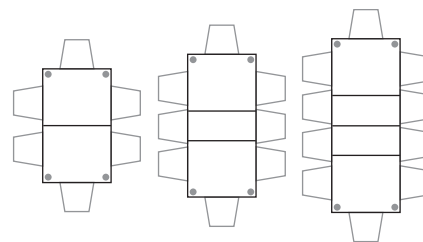

without extensions

Suffolk

180-300cm Centre Extending Table

SUFD-TAB-300-EXT

Add up to 3 leaves using our built-in extension system to seat from eight to twelve comfortably. Integral storage for 2 leaves.

SEATINGPLANS

150cm
seats
6

Make it your own
Choose a custom colour

200cm
seats
8

150cm
seats
6

190cm
seats
8

230cm
seats
10

180cm
seats
8

220cm
seats
10

260cm
seats
10

300cm
seats
12